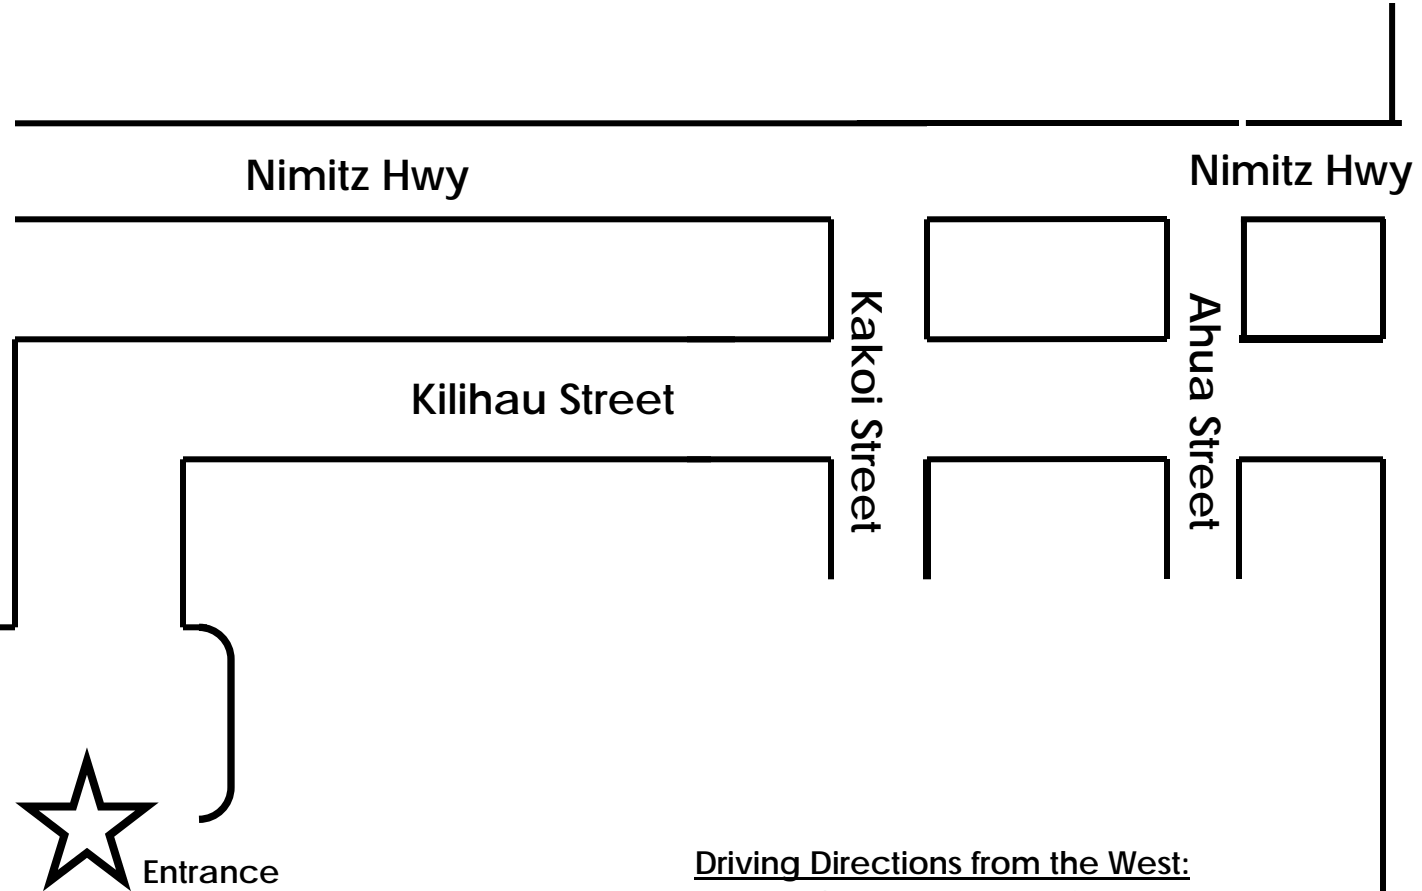

Driving Directions from the East

1. Head West on H1
2. Take NIMITZ HWY. exit (EXIT 18)
3. RIGHT onto KAKOI ST.
4. Turn RIGHT onto KILIHOU ST.
5. HFB located at the end of the cul-de-sac.

Hawaii Foodbank
2611 Kilihau Street
Honolulu, HI 96819

Driving Directions from the West:

1. Head East on Moanalua FWY.
2. Take AIRPORT/TRIPLER HOSPITAL exit (Exit 3)
3. RIGHT onto Puuloa Rd.
4. LEFT onto NIMITZ HWY. viaduct
5. LEFT onto AHUA ST.
6. RIGHT onto KILIHOU
7. HFB located at the end of the cul-de-sac.